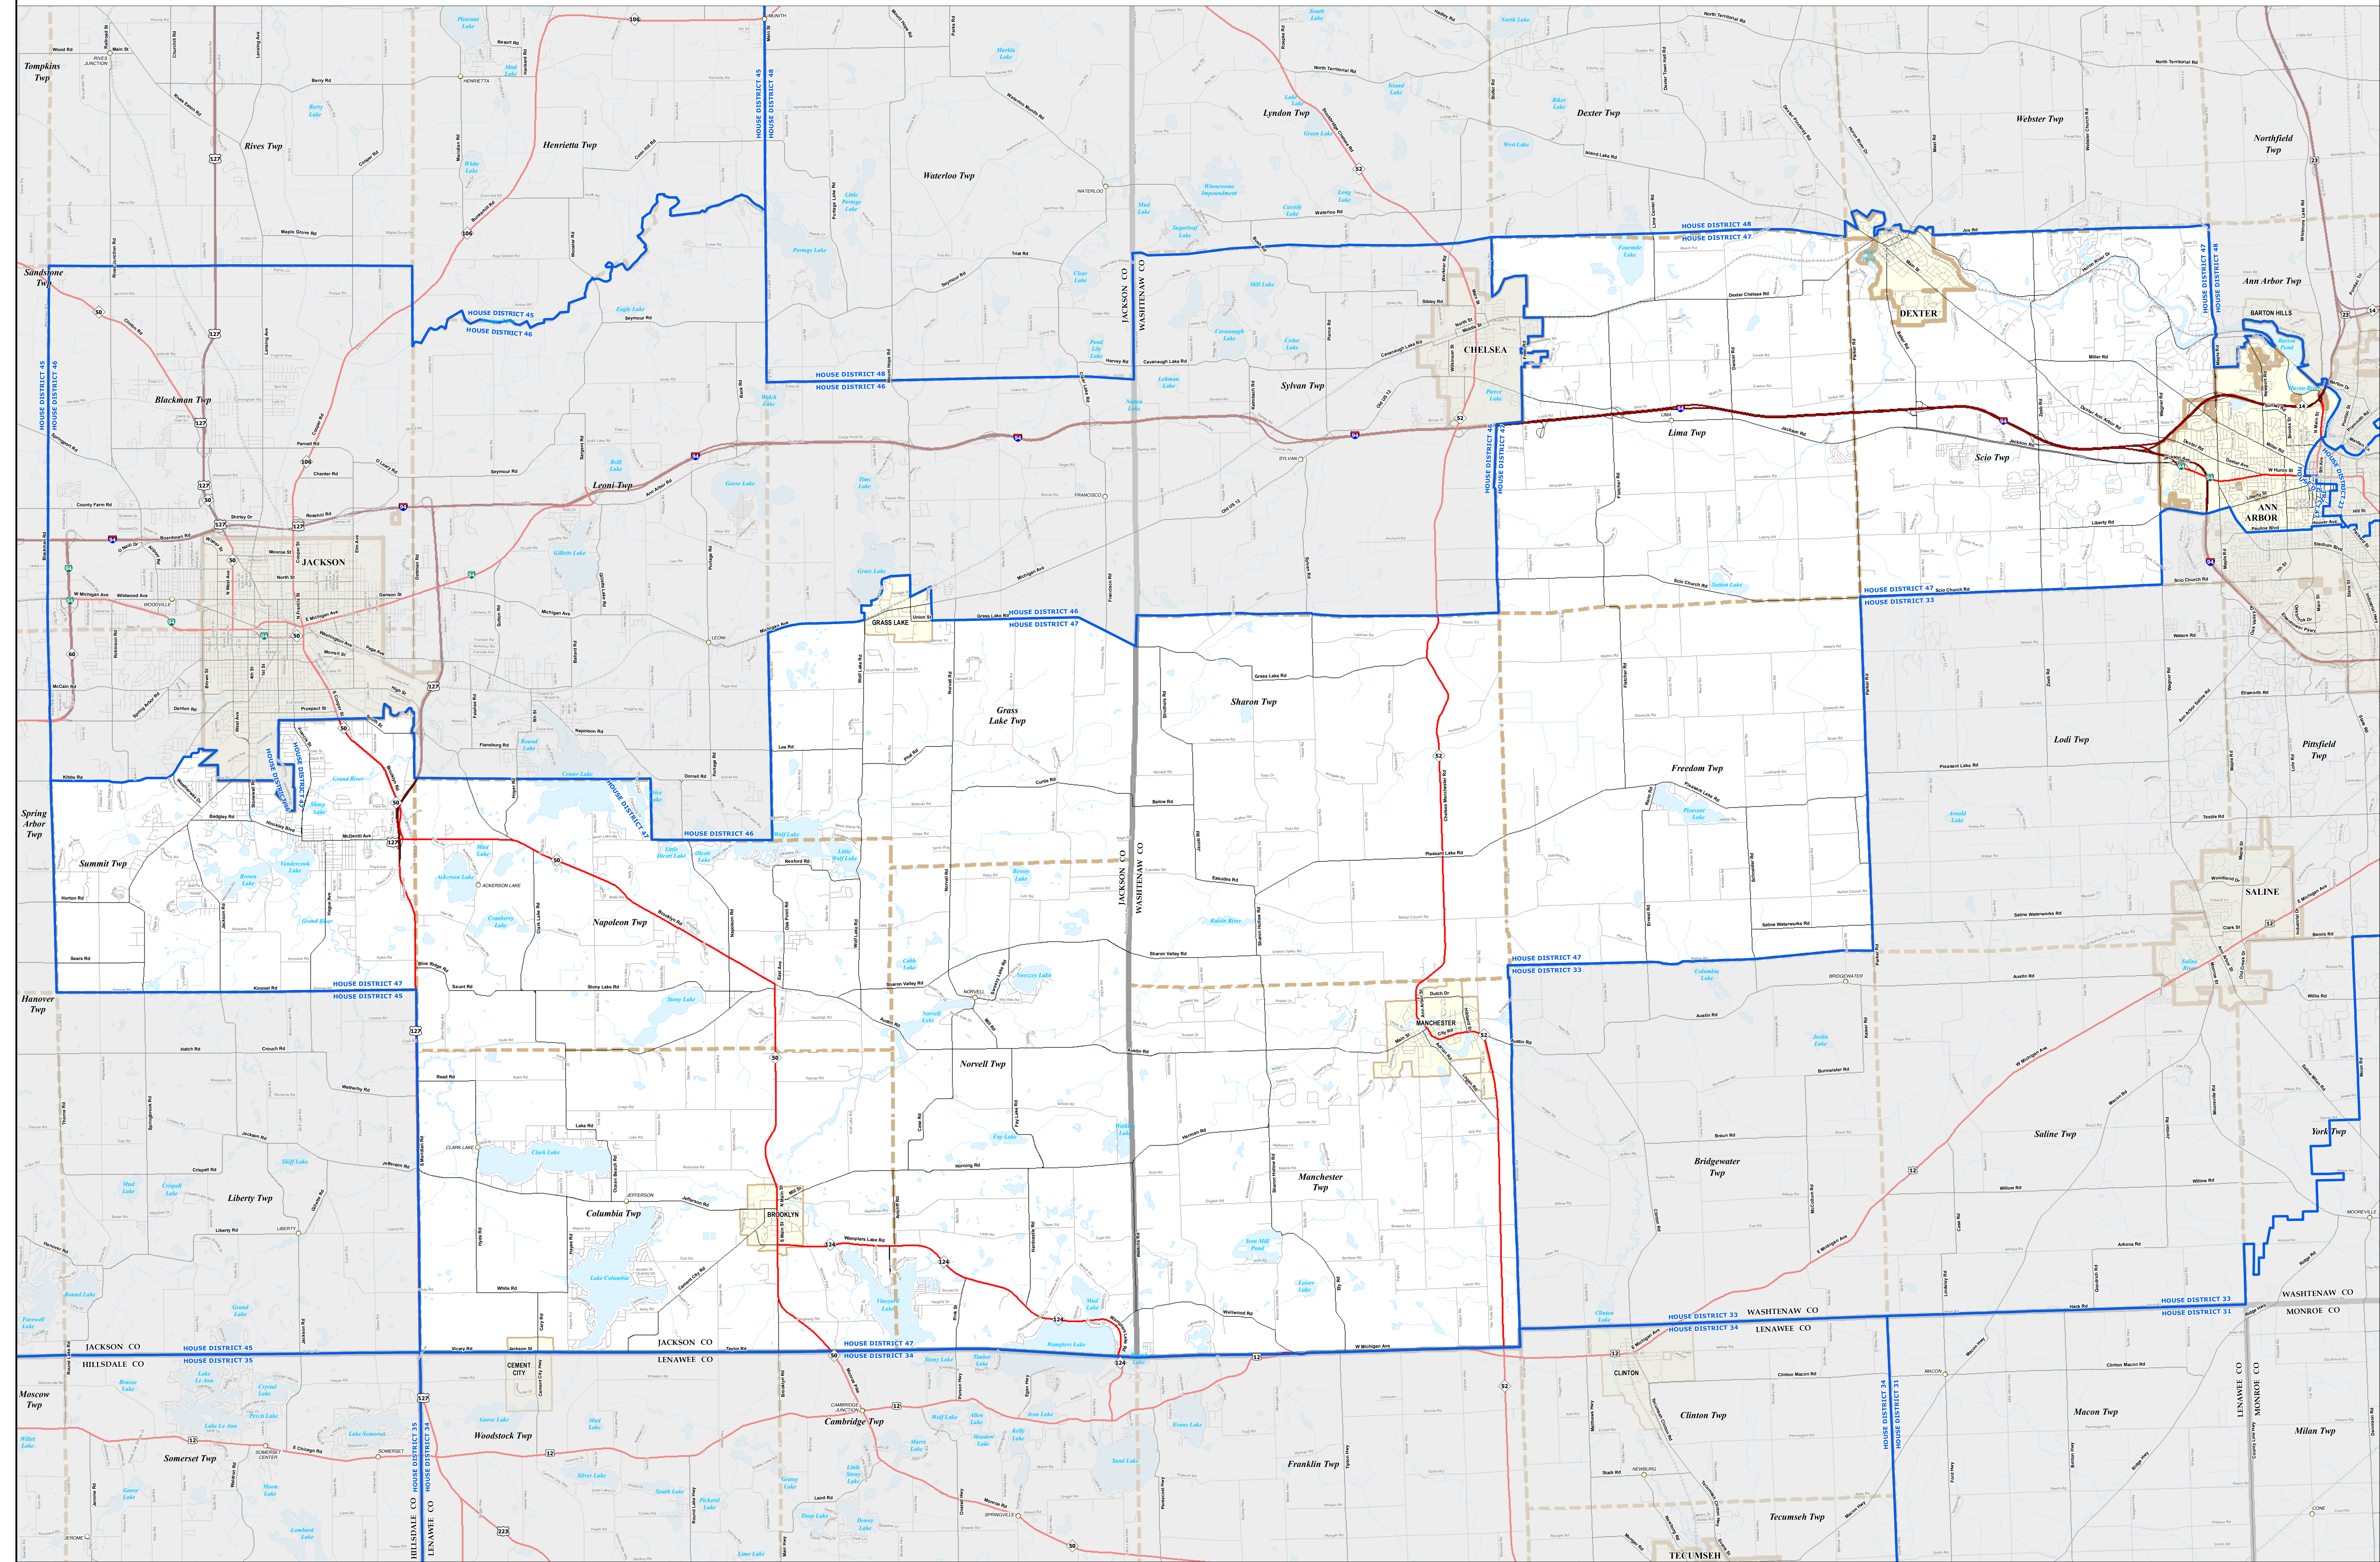

MICHIGAN STATE HOUSE DISTRICT 47

2021 Apportionment Plan

0 1 2 Miles

Legend			
	House District		Township
	City		Freeway
	Village		Highway
	Unincorporated Place		County
			State
			Railroad
			Water Feature
			River, Stream, or Drain
			Primary Road
			Local Road